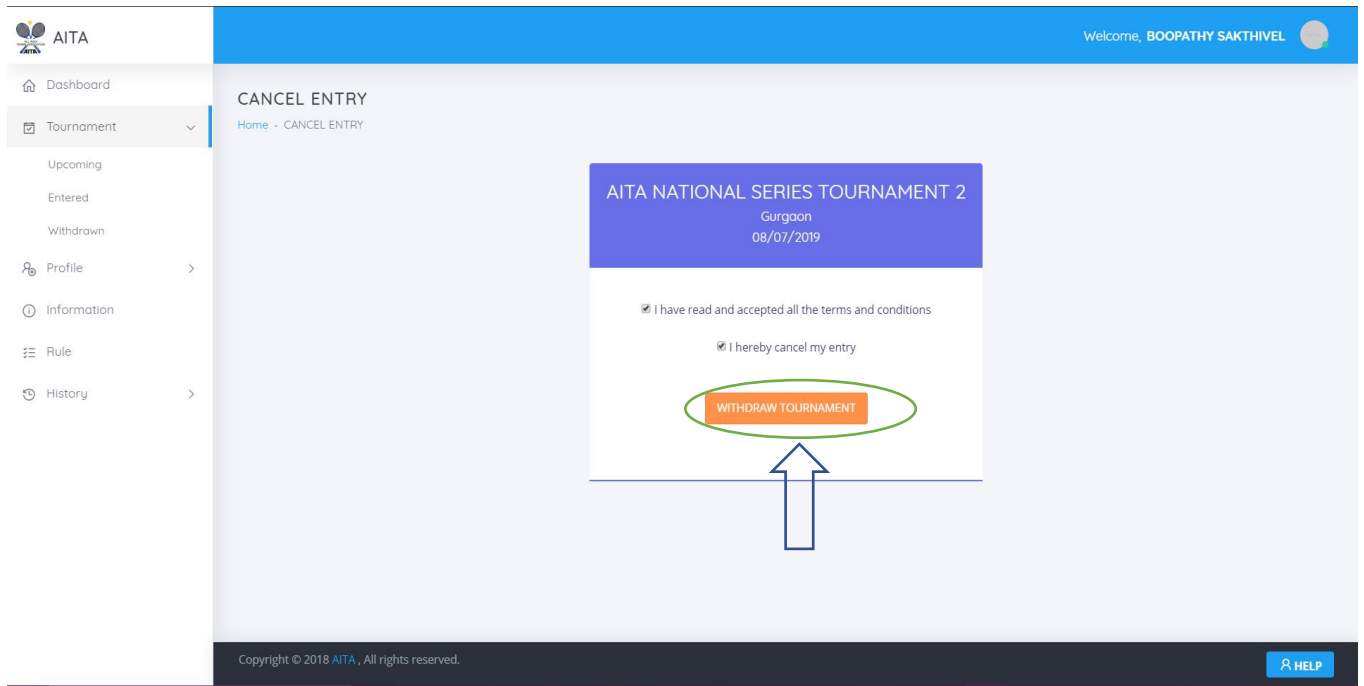

- BY clicking on “withdraw Tournament” button a player can withdraw from that particular tournament as shown in below image