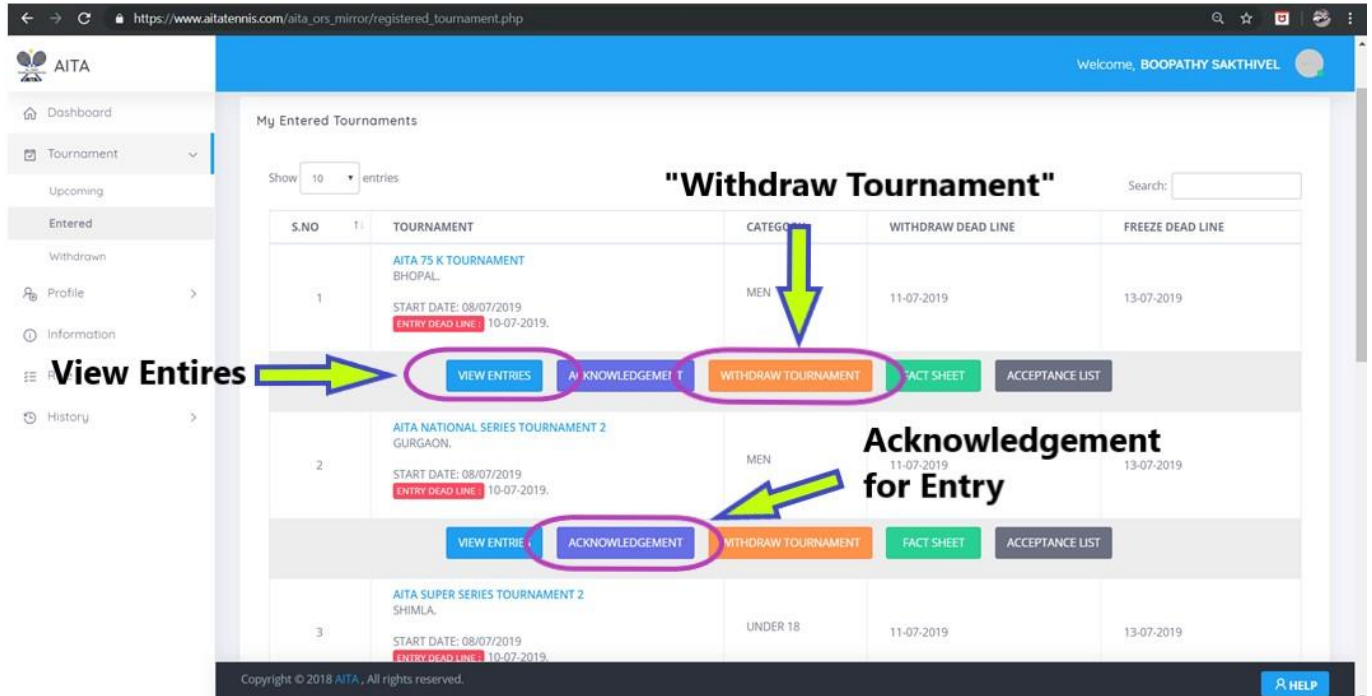

10 entries

Search:

S.NO	TOURNAMENTS	ACCEPTANCE & FACTSHEET	CATEGORY	WITHDRAW DEAD LINE	FREEZE DEAD LINE	ACTIONS
1	AITA BANGALORE. START DATE: 19-07-2019 ENTRY DEAD LINE: 17-07-2019.	FACT SHEET ACCEPTANCE LIST	UNDER 12 UNDER 14 UNDER 16	17-07-2019		ENTER
2	NATIONALS PUNE. START DATE: 08-07-2019 ENTRY DEAD LINE: 10-07-2019.	FACT SHEET ACCEPTANCE LIST	UNDER 16	12-07-2019	13-07-2019	RE ENTRY
3	AITA SUPER SERIES TOURNAMENT MUMBAI. START DATE: 08-07-2019 ENTRY DEAD LINE: 10-07-2019.	FACT SHEET ACCEPTANCE LIST	UNDER 18	11-07-2019	13-07-2019	RE ENTRY

Copyright © 2018 AITA , All rights reserved. [HELP](#)

- By clicking on “Upcoming” the list of upcoming tournaments will be listed which is added by admin “according to player’s category”
- By clicking on “Enter” Button the player can give his or her online entry for that particular tournament
- After clicking in “Enter” button then a player can select their category, and by clicking on submit button a player can give his or her online entry as shown in the below image

ENTRY

AITA bangalore,19/07/2019

Category:

List of Entries

NAME	CATEGORY
AKSHAY AHUJA	UNDER 16

Showing 1 to 1 of 1 entries Previous 1 Next

- Then after giving the Online Entry player will be redirected to the “Entered Tournament’s” page where the list of “Entered Tournament’s” will be listed

- From the “Entered Tournament’s” page a player can “Withdraw” from that particular tournament by clicking on “Withdraw Button” as shown in below image
- And a player can see the list of “Entered Player’s” for that particular tournament by clicking on “View Entries” button as shown in the below image