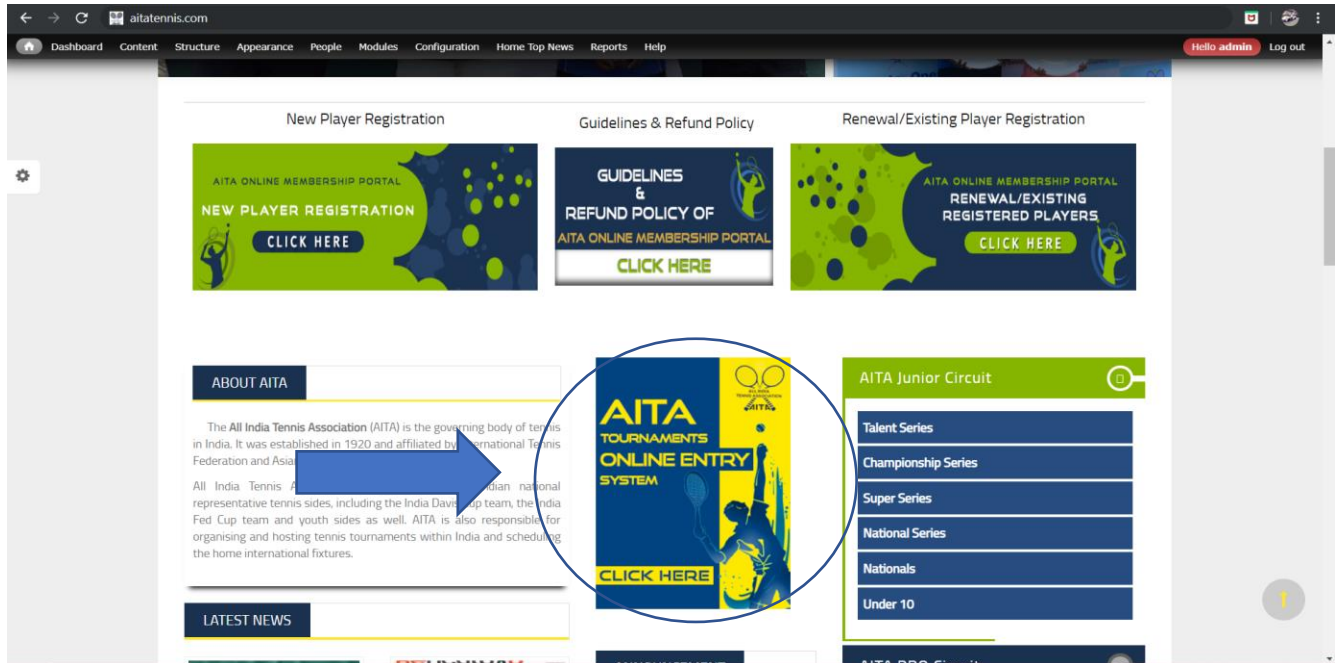

- From the AITA website: aitatennis.com the players can find the link, and login to their dashboard once by clicking on, it will be redirected to the player's login page

- By clicking on the link: <https://www.aitatennis.com/ors/index.php> you will be redirected to the login page as shown in below image
- By using your login credentials you can login to your dashboard (which is already provided to the player's at the time of "Registration")