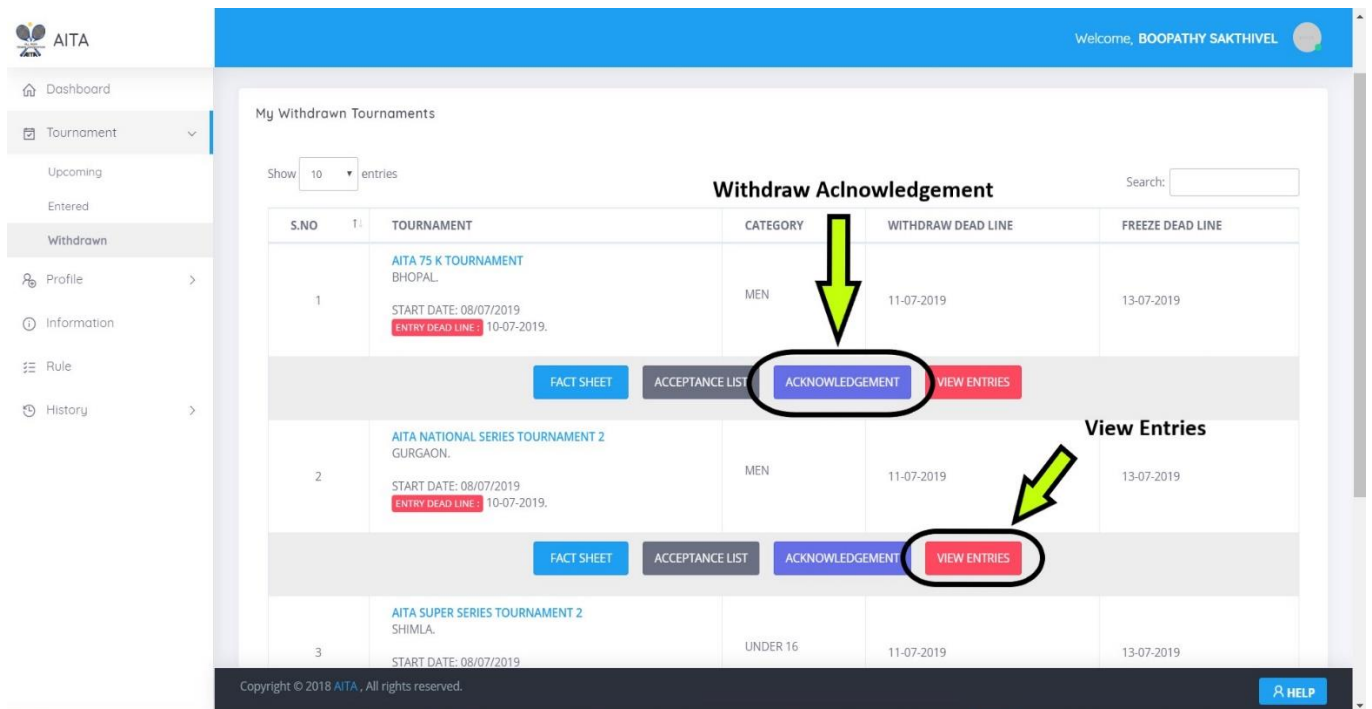

- After withdrawing from a particular tournament the player will be redirected to the withdrawn tournament’s page where the list of “withdrawn tournament’s” will be listed.