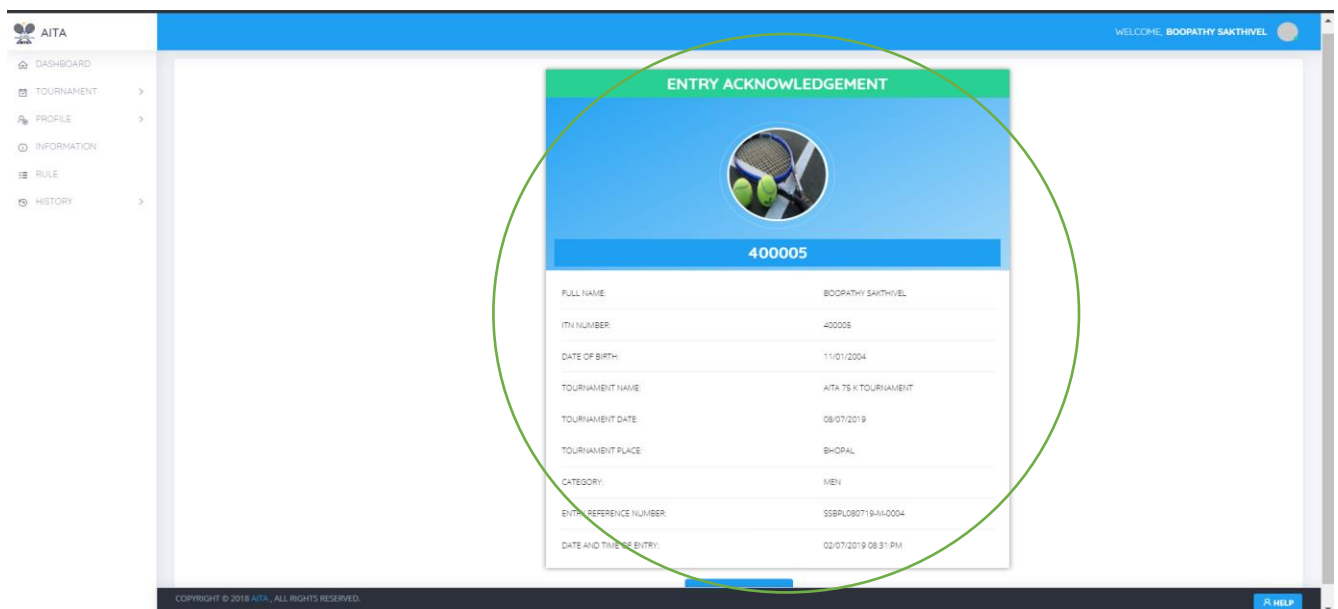

- By Clicking on “Acknowledgement Button” the Entry acknowledgement for that particular tournament will be displayed as shown in the below image and it is downloadable
- Once a player have given his entry he will be receiving an acknowledgement for the “Entry” and he will be receiving an “Unique Reference No” for his entry